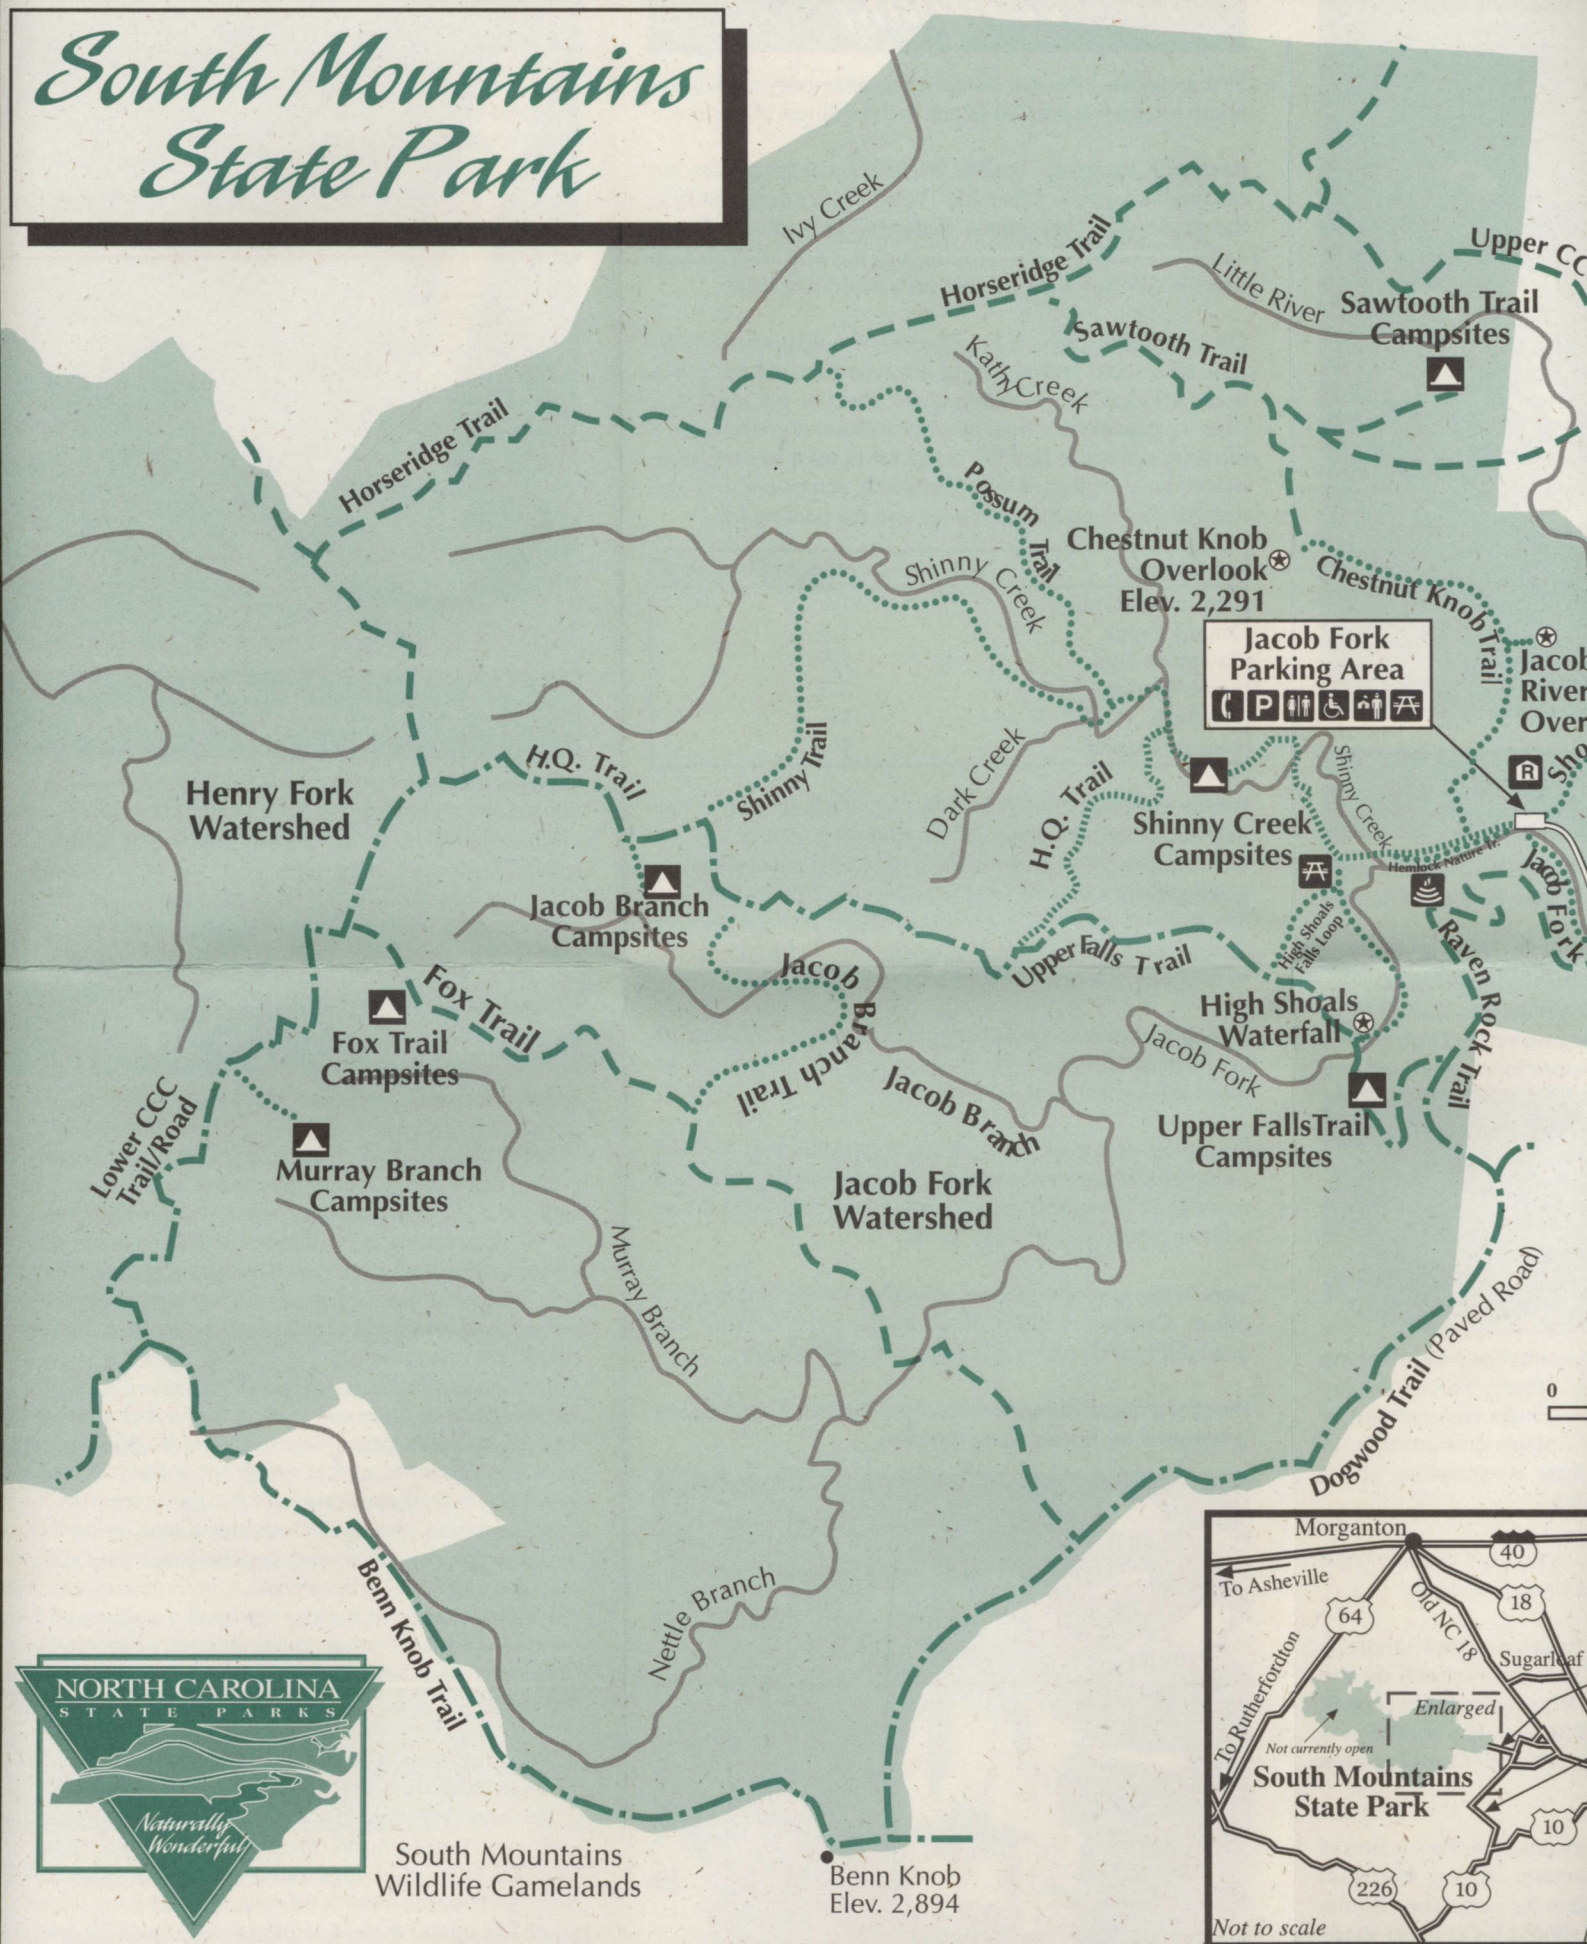

South Mountains State Park

South Mountains Wildlife Gamelands

Benn Knob Elev. 2,894

Chestnut Knob Overlook
Elev. 2,291

Jacob Fork Parking Area

Icons: Parking (P), Restroom, Wheelchair Access, Picnic Table

High Shoals Waterfall

Upper Falls Trail Campsites

Sawtooth Trail Campsites

Shinny Creek Campsites

Jacob Branch Campsites

Fox Trail Campsites

Murray Branch Campsites