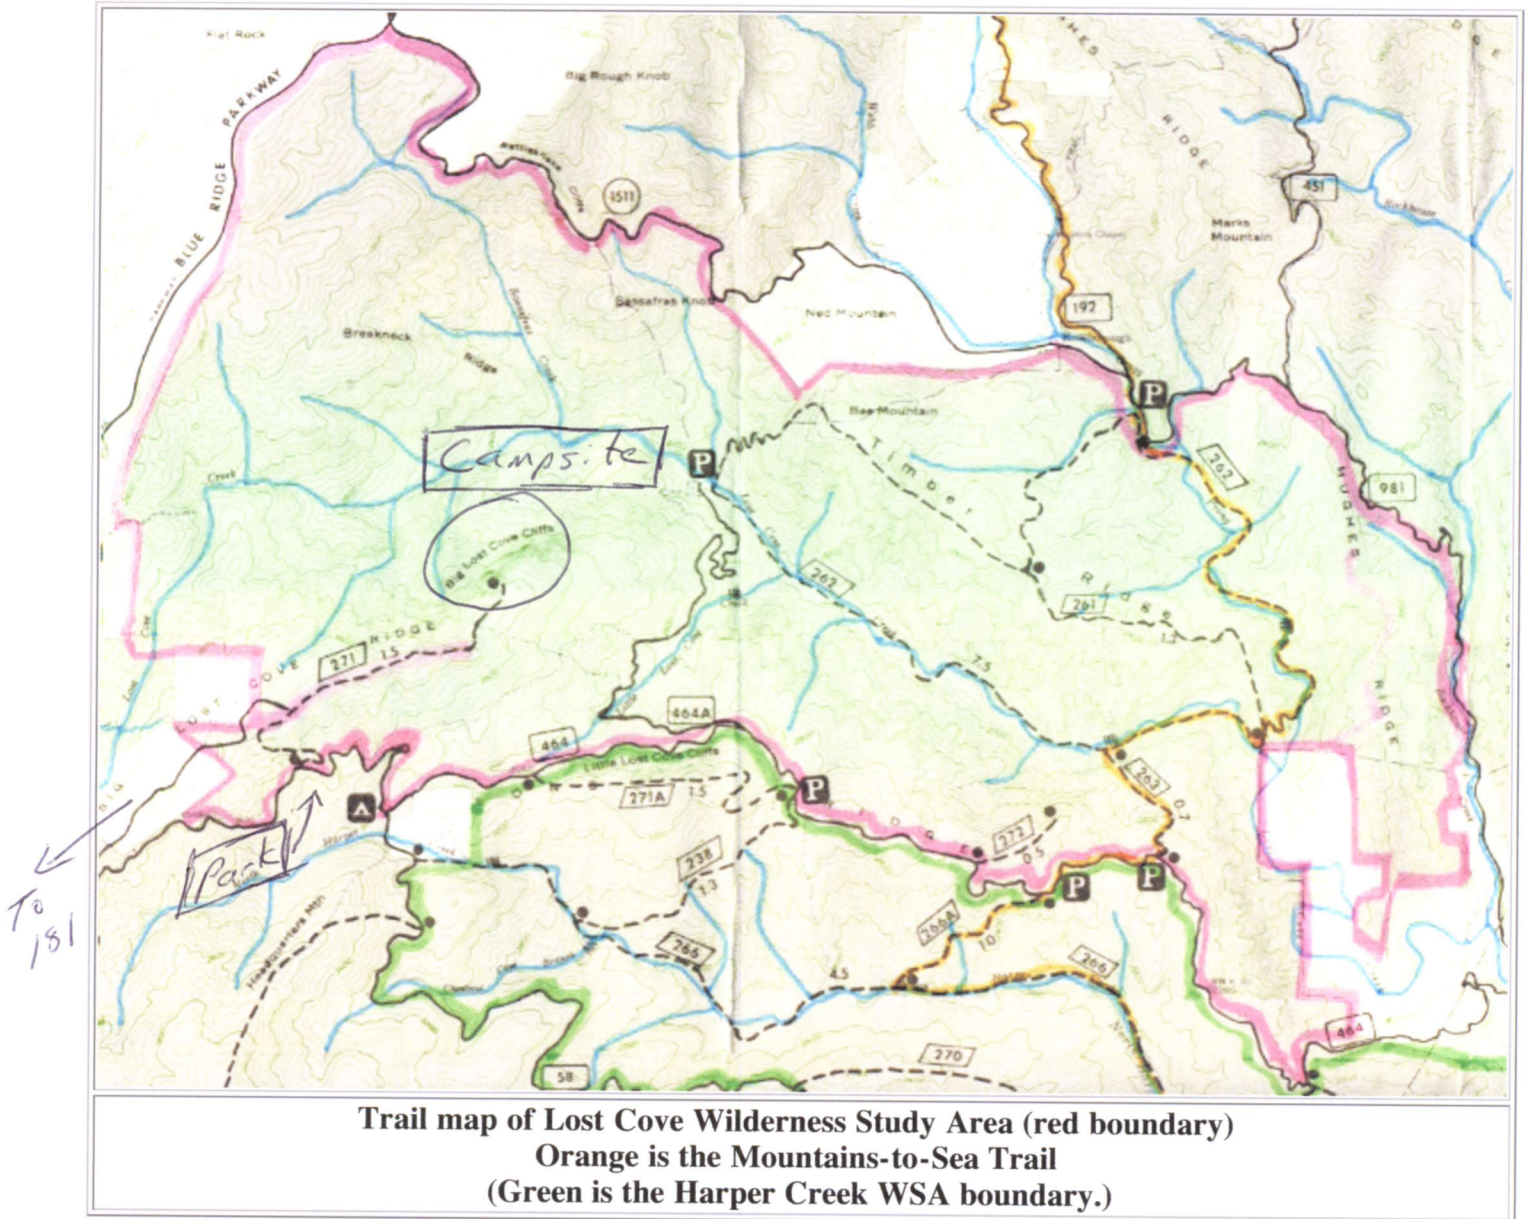

LOST COVE TRAIL MAP

Updated 1/6/02

Trail map of Lost Cove Wilderness Study Area (red boundary)
Orange is the Mountains-to-Sea Trail
(Green is the Harper Creek WSA boundary.)

Return to [Lost Cove](#) page.

Return to [Roadless Areas Map](#)/page.